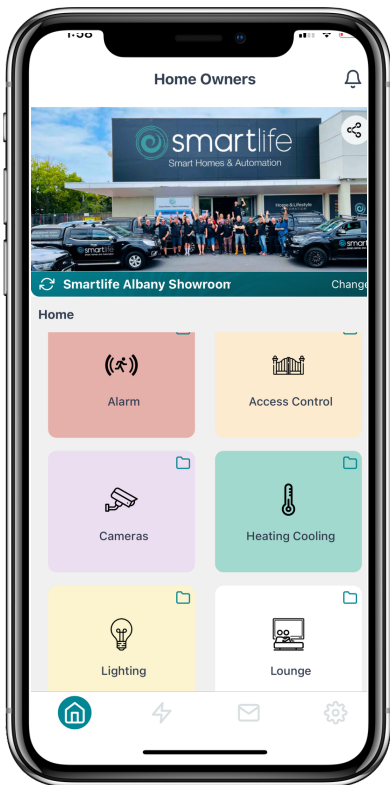

FUTURE READY HOMES

TRUSTED PARTNERSHIP: WHY PARTNER WITH SMARTLIFE

- ✓ We handle customer support
- ✓ We manage client interactions
- ✓ Use of Smartlife Showrooms

FEATURE YOUR BRAND

Keep your brand front of mind & create ongoing brand visibility

Smartlife was born out of a need for integrated technology. Technology that easily integrates into people's lives, and technology that's part of an integrated system. Living a Smartlife means homes and businesses are more energy efficient, secure, and life is easier and more intuitive.